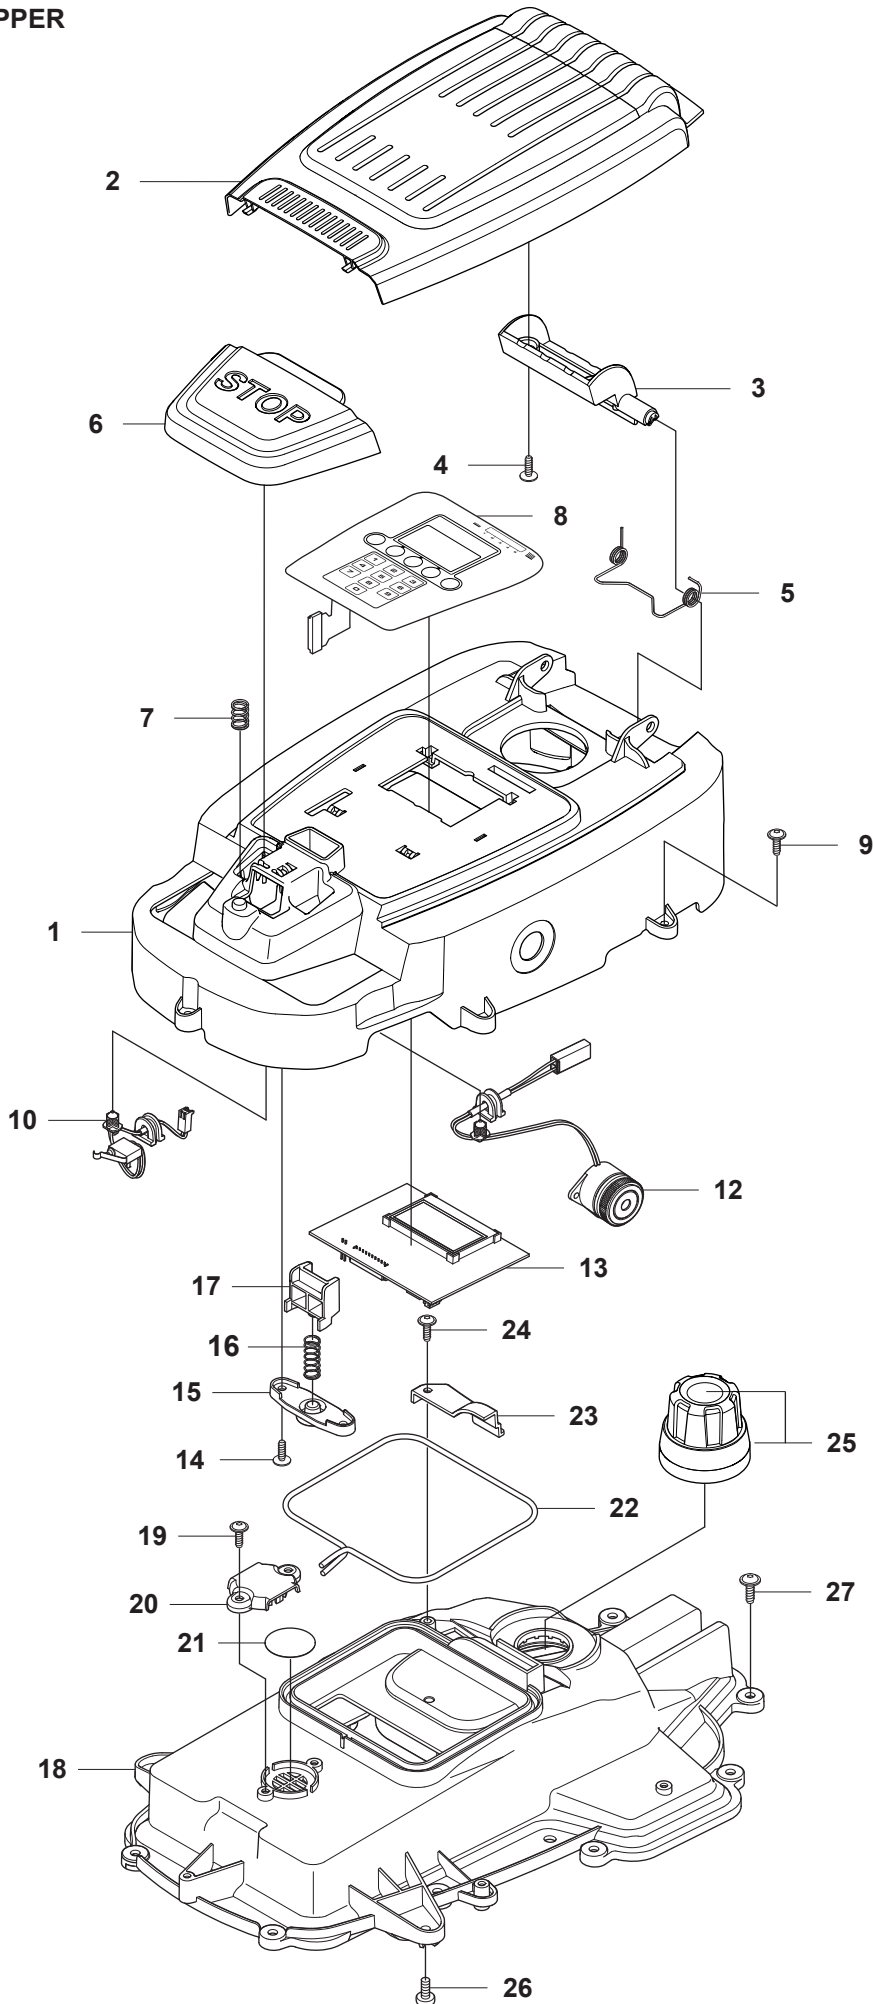

B GARDENA R70Li/R80Li
CHASSIS UPPER

PAGE B GARDENA R70Li/R80Li CHASSIS UPPER				
Position	Article	Quantity	Notes	Kit
1	579 39 19-02	1	Display cover kit incl. sealing & keyboard	
2	577 70 72 01	1	Cover, height adjustment	
3	577 70 78 01	1	Hinge, height adjustment lid	
4	575 54 33-14	2	Screw, grey (14mm)	
5	578 44 52-01	1	Spring, height adjustment lid	
6	577 70 66 01	1	Stop button	
7	574 48 70-01	1	Spring, stop button	
8	586 94 56-02	1	Keyboard	1
9	575 54 33-14	5	Screw, grey (14mm)	
10	574 48 03-01	1	Micro switch, stop button	
12	574 47 59-01	1	Buzzer, display cover	
13	575 64 01-01	1	Display/MMI, circuit board	
14	575 54 33-14	2	Screw, grey (14mm)	
15	575 41 58-01	1	Spring holder, stop button	
16	576 24 22-01	1	Spring lock, stop button	
17	575 40 90-01	1	Lock, stop button	
18	579 39 20-02	1	Chassis upper kit incl. sealing & air filter	
19	575 54 33-14	2	Screw, grey (14mm)	
20	576 69 70-01	1	Cover, air filter	
21	577 75 37-01	1	Air filter kit (10 pcs)	
22	577 75 36-01	1	Sealing strip kit (10 pcs, Ø4mm)	
22	574 87 47-04	1	Sealing strip (Ø4mm)	
23	576 05 39-01	1	Cover, height indicator	
24	575 54 33-14	1	Screw, grey (14mm)	
25	579 39 22-01	1	Knob, height adjustment kit incl. Knob & sticker	
26	576 21 39-01	2	Screw	
27	574 45 01-01	10	Screw