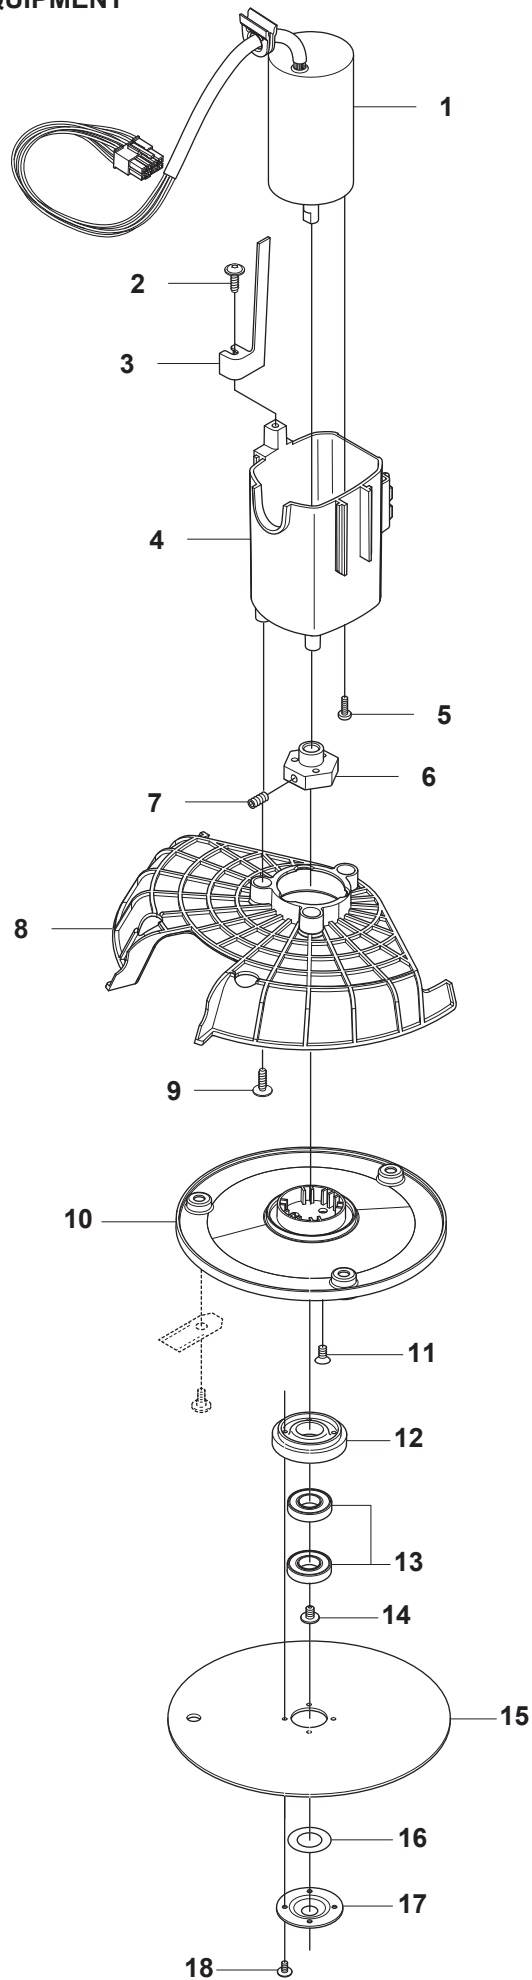

# A GARDENA R70Li/R80Li COVER

PAGE A GARDENA R70Li/R80Li COVER				
Position	Article	Quantity	Notes	Kit
1	575 54 33-14	2	Screw, grey (14mm)	
2	510 31 03-01	1	Decal, Gardena logotype	3
3	579 39 21-05	1	Logo, plate kit incl. sticker & decal	
4	577 70 76-03	1	Frame	
5	577 70 73-03	1	Cover	
6	576 21 39-01	2	Screw M5x12	
7	574 46 90-02	2	Bracket, lift sensor	
8	574 46 91-02	2	Rubber damper	
9	574 48 51-02	2	Spring, lift sensor	
10	580 92 76-01	1	Decal, R70Li	
10	587 04 35-02	1	Decal, R80Li	
11	579 39 17-02	1	Main body	
12	586 35 97-01	1	Warning label	11
13	575 54 33-14	7	Screw, grey (14mm)	
14	576 03 01-01	1	Plate, collision sensor	11
15	576 18 33-01	1	Magnet, collision sensor	11
16	576 21 39-01	2	Screw M5x12	
17	575 41 60-02	2	Support clamp	
18	575 54 33-14	4	Screw, grey (14mm)	
19	574 46 91-02	2	Rubber damper	
20	576 18 32-01	1	Magnet, lift sensor	11
21	577 70 65-01	1	Bumper, rear	
22	575 54 33-14	2	Screw, grey (14mm)	
23	577 95 53-09	1	Cover Kit, Complete excl. Model decal	

**D** GARDENA R70Li/R80Li  
BLADE MOTOR & CUTTING EQUIPMENT

PAGE D GARDENA R70Li/R80Li BLADE MOTOR & CUTTING EQUIPMENT				
Position	Article	Quantity	Notes	Kit
1	584 98 93-01	1	Cutting motor	
2	575 54 33-14	1	Screw, grey (14mm)	
3	574 50 35-01	1	Height indicator	
4	581 02 03-01	1	Motor housing	
5	576 21 38-01	3	Screw M4x12	
6	580 79 31-01	1	Hub, cutting motor	
7	576 21 35-01	1	Stop screw	
8	577 85 02-03	1	Guard, cutting disc	
9	575 54 33-14	3	Screw, grey (14mm)	
10	580 79 28-01	1	Cutting disc	
11	535 13 05-01	3	Screw	
12	535 12 64-01	1	Bearing box	
13	535 07 57-02	1	Ball bearing	
14	535 07 60-01	1	Screw	
15	580 79 27-01	1	Skid plate	
16	535 08 25-01	1	Gasket	
17	535 08 15-01	1	Cover washer	
18	575 54 33-10	4	Screw	