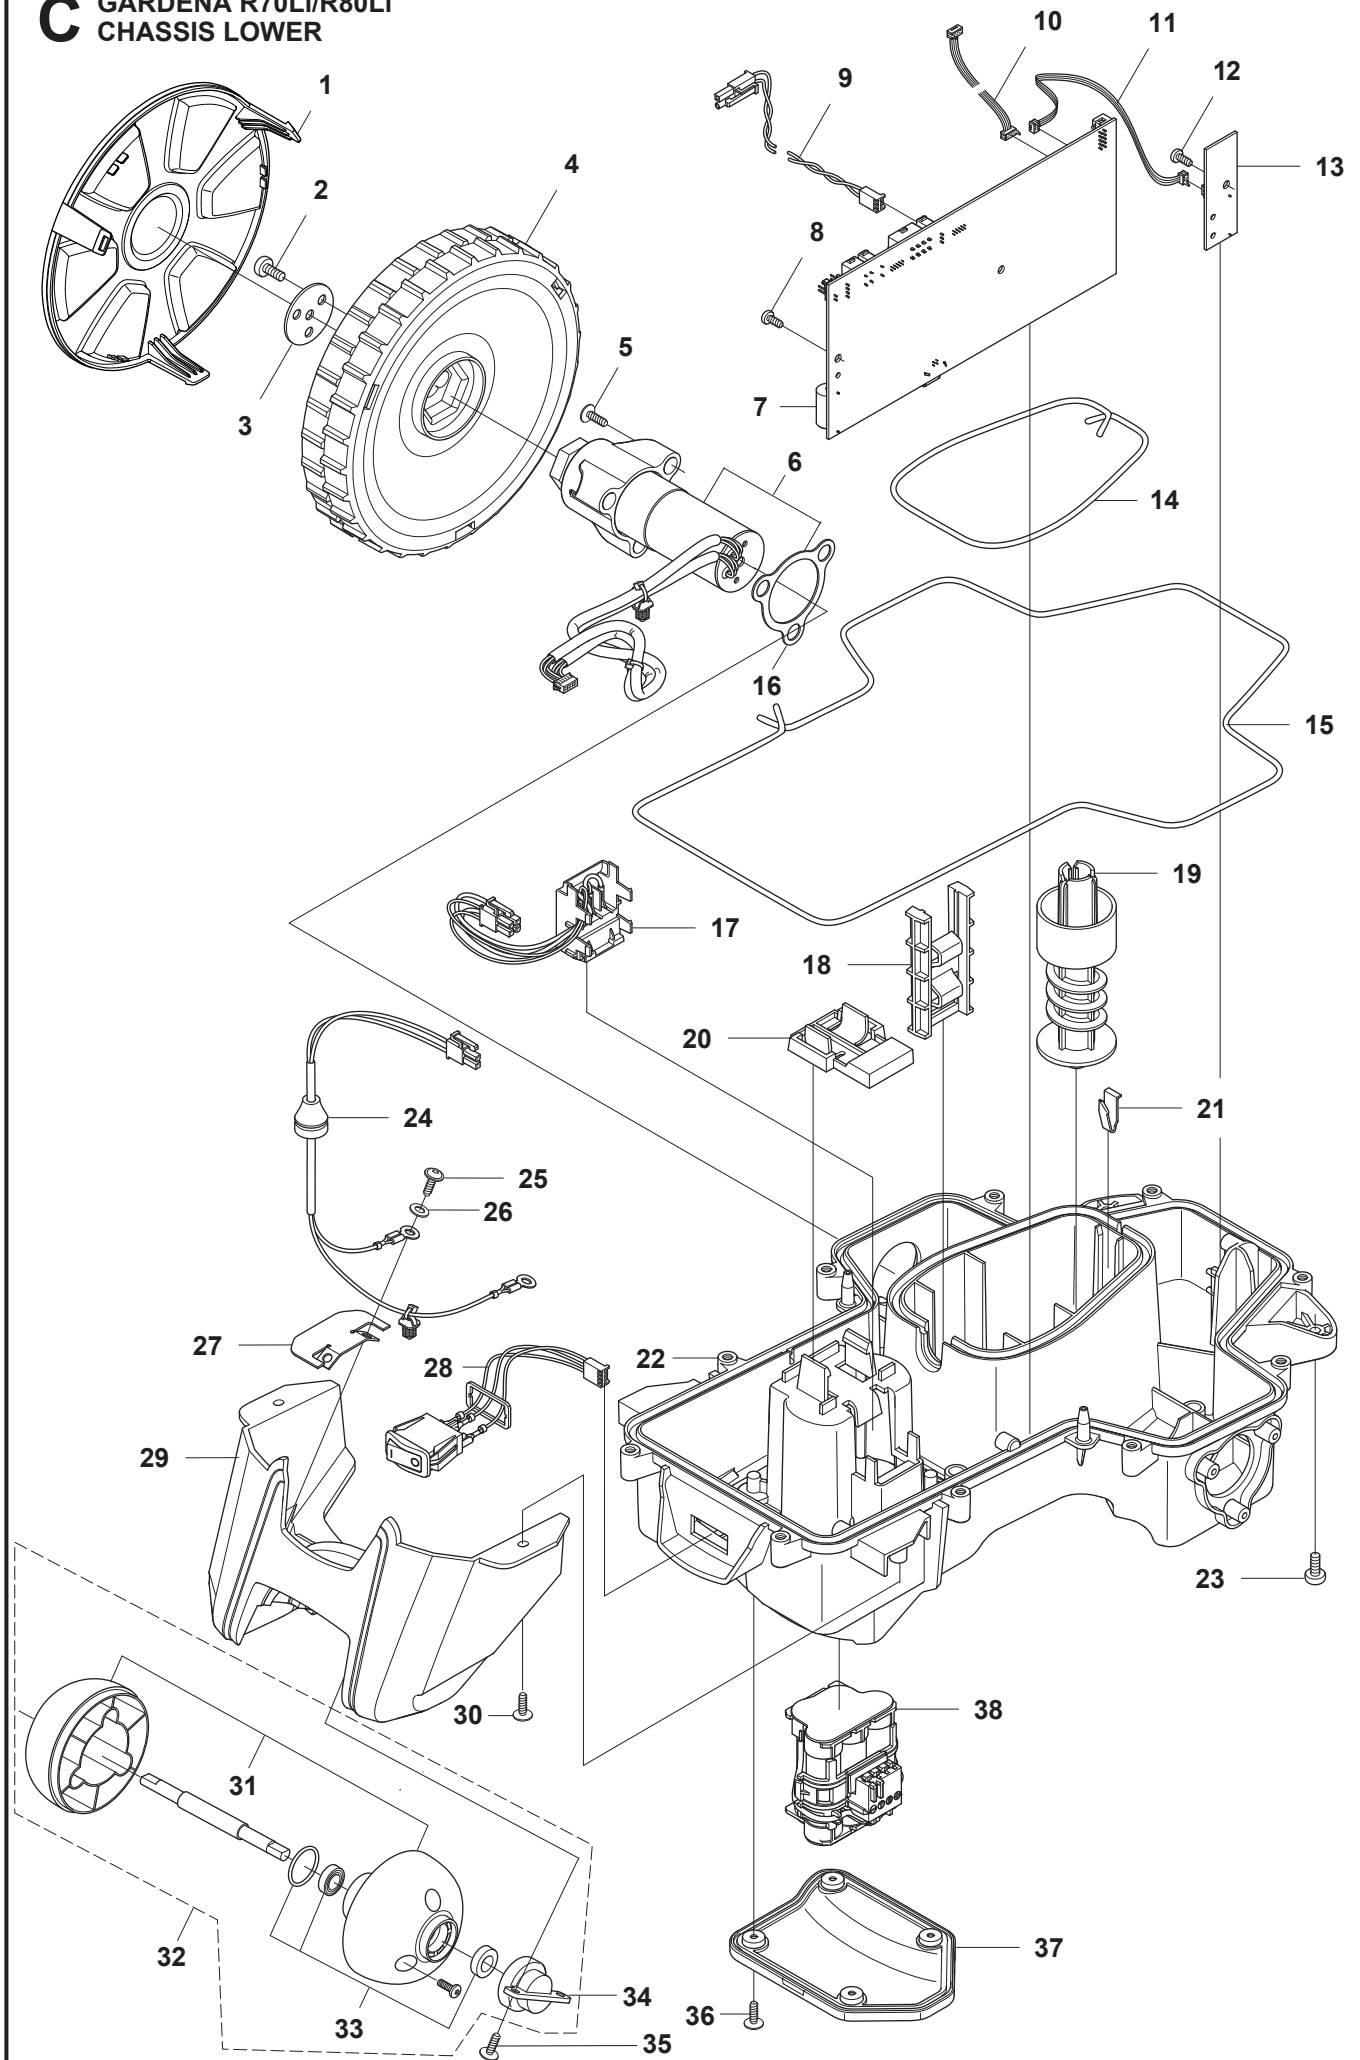

C GARDENA R70Li/R80Li
CHASSIS LOWER

PAGE C GARDENA R70Li/R80Li CHASSIS LOWER				
Position	Article	Quantity	Notes	Kit
1	577 70 79-01	2	Hub cap, drive wheel	
2	576 21 39-02	6	Screw	
3	577 09 32-01	2	Washer, drive wheel	
4	574 46 51-04	2	Wheel, drive wheel	
5	575 54 33-14	6	Screw, grey (14mm)	
6	577 83 99-04	2	Wheel motor kit incl. sealing	
7	581 22 10-01	1	Main circuit board (MCB)	
8	535 13 03-10	2	Screw (10mm)	
9	576 22 02-01	1	Loom, buzzer extension	
10	574 47 92-01	1	Loom, display	
11	574 47 90-01	1	Loom, loop and lift sensor	
12	535 13 03-10	1	Screw (10mm)	
13	575 64 09-01	1	PCB sensor board	
14	577 75 36-01	1	Sealing strip kit (10 pcs, Ø4mm)	
14	574 87 47-04	1	Sealing strip (Ø4mm)	
15	577 84 36-01	1	Sealing strip kit, chassis (10 pcs, Ø4mm)	
15	574 87 47-03	1	Sealing strip, chassis (Ø4mm)	
16	574 37 37-01	2	Sealing/gasket, motor flange	6
17	574 47 98-01	1	Loom, Li-Ion battery	
18	574 50 19-01	2	Guide rail, motor bowl	
19	574 48 46-01	1	Height adjustment screw	
20	575 40 82-01	1	Lock, battery plug	
21	577 10 32-01	1	Locking spring	
22	577 84 62-02	1	Chassis lower kit, incl sealing	
23	576 21 39-01	2	Screw	
24	574 47 77-02	1	Loom, charge plate	
25	575 54 33-14	2	Screw, grey (14mm)	
26	535 08 74-01	2	Washer, vulcanized fiber	
27	574 49 00-01	2	Charge plate	
28	579 70 87-01	1	Swith ON/OFF with Seal	
29	574 46 72-02	1	Housing, rear wheel	
30	575 54 33-14	3	Screw, grey (14mm)	
31	583 85 39-02	1	Rear wheel kit	32
32	578 27 51-03	1	Rear wheel kit complete	
33	578 27 52-01	1	Bearing (x2), sealing (x2), O-ring (x1)	32
34	577 71 50-01	2	Bearing housing, rear wheel	32
35	575 54 33-14	4	Screw, grey (14mm)	
36	574 45 01-01	4	Screw	
37	574 46 73-01	1	Cover, battery	
38	574 47 68-01	1	Battery, Lithium 18V