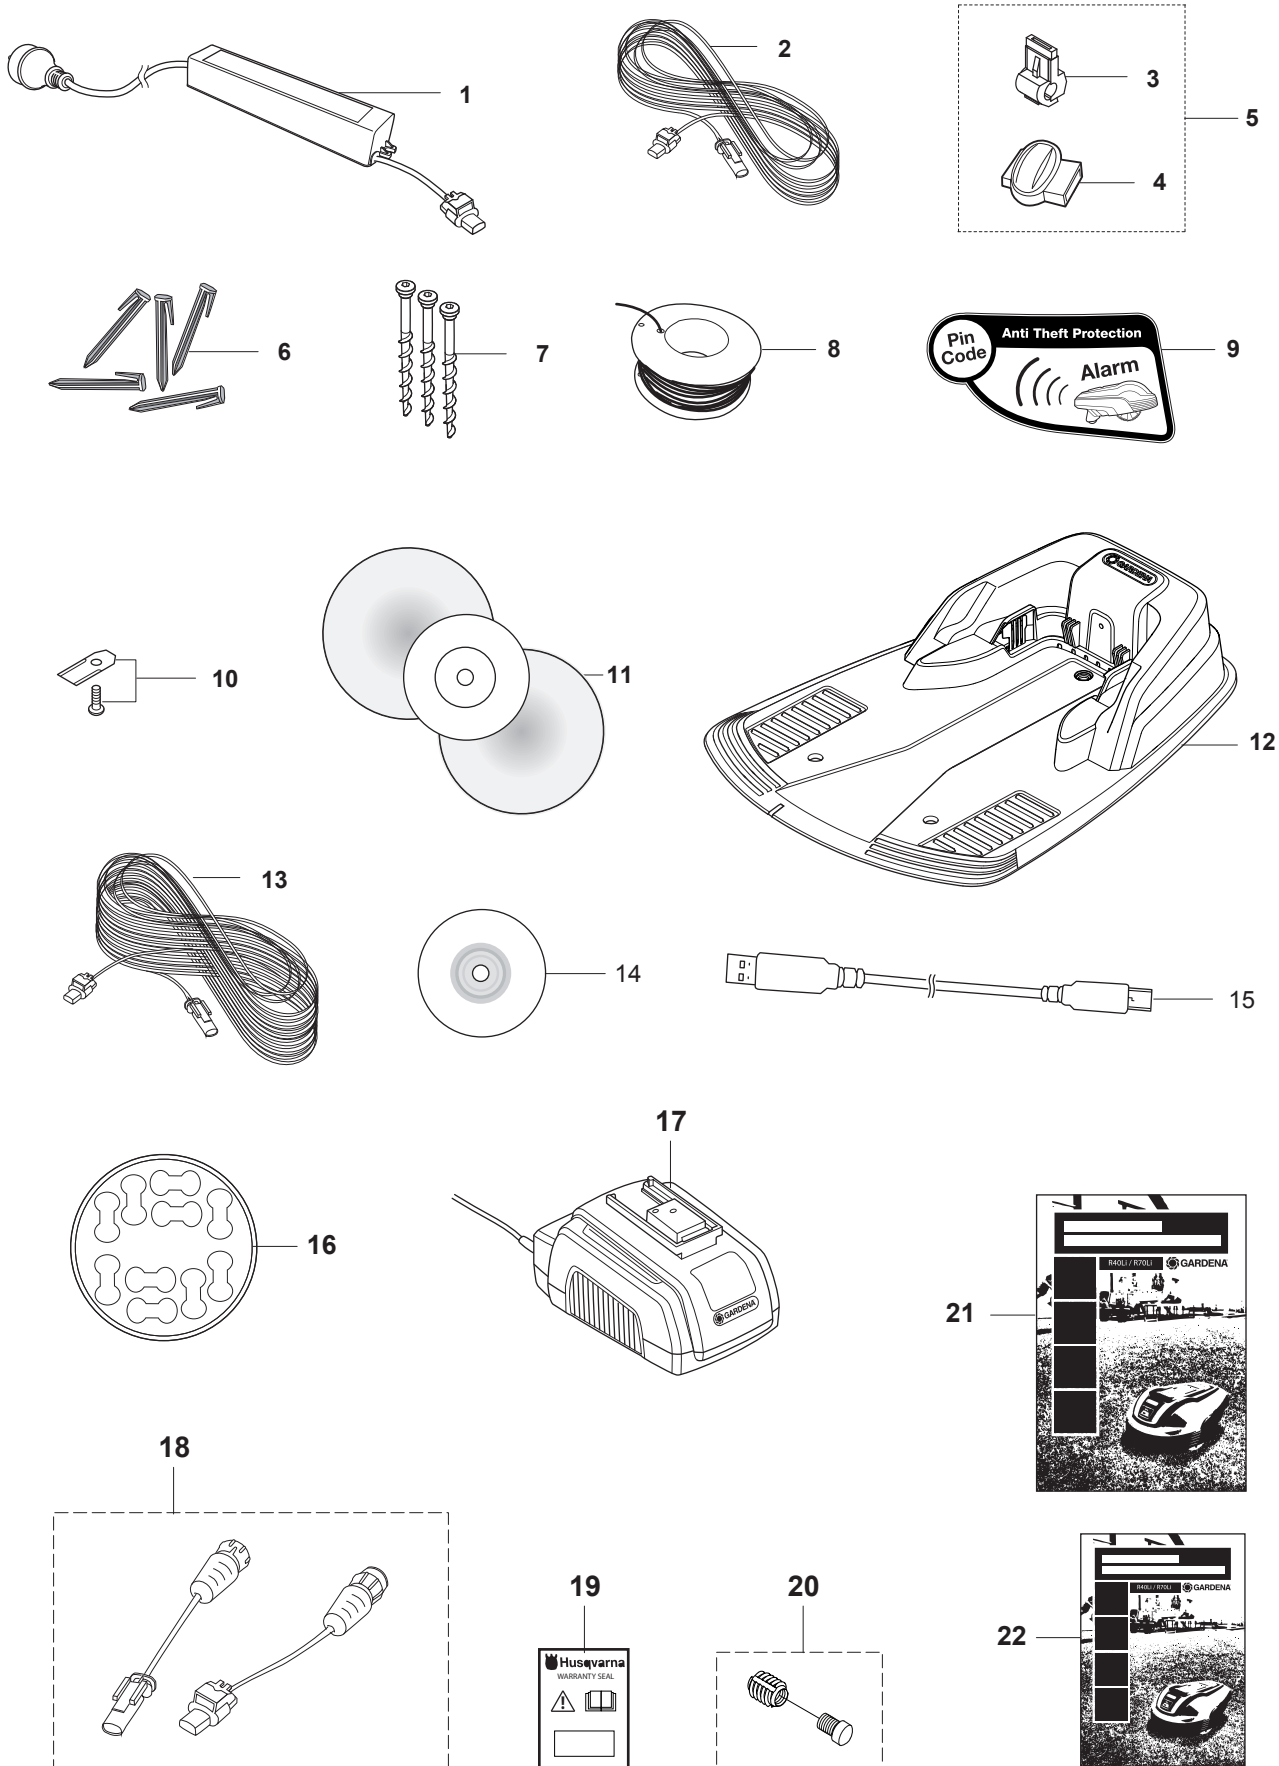

F GARDENA R70Li/R80Li ACCESSORIES

PAGE F GARDENA R70Li/R80Li ACCESSORIES				
Position	Article	Quantity	Notes	Kit
1	584 40 89-01	1	Power Supply Unit, EU	
1	581 14 51-02	1	Power Supply Unit, UK	
1	581 14 51-05	1	Power Supply Unit, AU-NZ	
1	581 14 51-03	1	Power Supply Unit, CH	
2	581 16 66-03	1	Low voltage cable (10 m)	
3	535 12 90-01	1	Loop wire connector (1pcs)	5
4	501 98 02-01	1	Splice kit (1pcs)	5
4	501 98 02-02	1	Splice kit (50pcs)	
5	966 80 97-01	1	2 Connectors+6 Splices, Gardena blister pack	
5	Gardena 4089-20	1	2 Connectors+6 Splices, Gardena blister pack	
5	579 04 81-01	1	5 Connectors+5 Splices	
6	966 80 98-01	1	Staples (100pcs), Gardena blister pack	
6	Gardena 4090-20	1	Staples (100pcs), Gardena blister pack	
7	575 23 86-02	1	Anchor screw (3pcs) incl. Allen key	
8	966 80 96-01	1	Loop wire (150m), Gardena blister pack	
8	Gardena 4088-20	1	Loop wire (150m), Gardena blister pack	
8	580 66 20-03	1	Loop wire (200m)	
8	580 66 20-01	1	Loop wire (250m)	
9	578 91 06-01	1	Label, anti-theft	
10	966 80 95-01	1	Blades (9pcs), Gardena blister pack	
10	Gardena 4087-20	1	Blades (9pcs), Gardena blister pack	
10	577 86 46-02	1	LONG LIFE SAFETY BLADE, Blister Pack, 9pcs	
10	577 60 65-04	1	LONG LIFE SAFETY BLADE, 45pcs	
10	577 60 66-03	1	LONG LIFE SAFETY BLADE, 300pcs	
11	578 90 91-04	1	Installation DVD, Gardena	
12	577 97 23-05	1	Charging station, Gardena	
13	581 16 66-04	1	Low voltage cable (20 m)	
14	577 85 81-03	1	Autocheck EXP - service program DVD	
15	577 51 81-02	1	USB service cable, G3 mowers	
16	586 27 79-01	1	Sticker, Cable markers (10pcs)	
17	966 41 01-01	1	Quick charger	
18	586 18 90-01	1	Low voltage cable adapter kit	
19	580 68 95-02	1	Warranty seal label (1pcs)	
19	584 90 22-01	1	Warranty seal label (10pcs)	
20	581 16 57-01	1	Metal insert repair kit (4pcs)	
21	115 70 69-01	1	Operator's manual, Swedish	
21	115 70 69-06	1	Operator's manual, Danish	
21	115 70 69-11	1	Operator's manual, Finnish	
21	115 70 69-21	1	Operator's manual, Norwegian	
21	115 70 69-26	1	Operator's manual, English	
21	115 70 69-31	1	Operator's manual, French	
21	115 70 69-36	1	Operator's manual, Dutch	
21	115 70 69-41	1	Operator's manual, Italian	
21	115 70 69-46	1	Operator's manual, Spanish	
21	115 70 69-51	1	Operator's manual, German	
21	115 70 69-58	1	Operator's manual, Hungarian	
21	115 70 69-59	1	Operator's manual, Portuguese	
21	115 70 69-61	1	Operator's manual, Polish	
21	115 70 69-68	1	Operator's manual, Slovakian	
21	115 70 69-84	1	Operator's manual, Slovenian	
21	115 70 69-90	1	Operator's manual, Czech	
22	115 72 44-01	1	Quick guide, Swedish	
22	115 72 44-06	1	Quick guide, Danish	
22	115 72 44-11	1	Quick guide, Finnish	
22	115 72 44-21	1	Quick guide, Norwegian