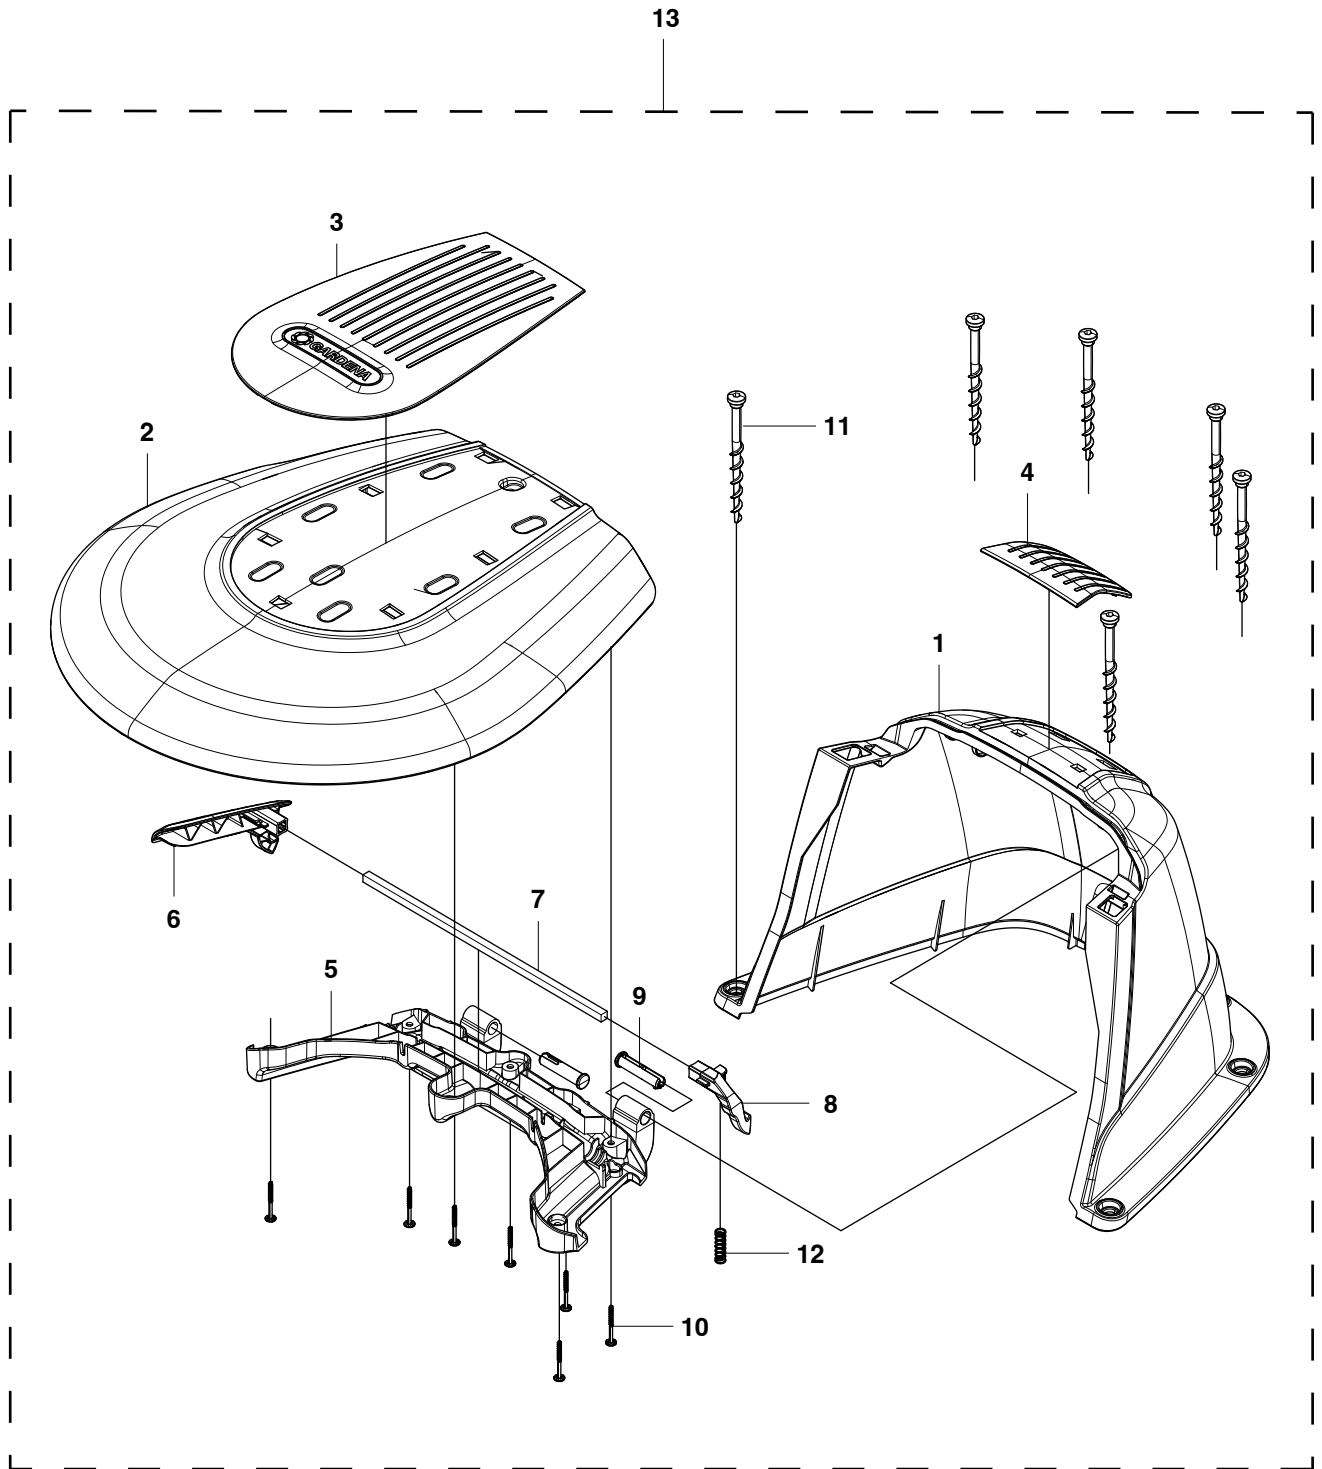

G GARDENA R70Li/R80Li
ACCESSORIES

Page G GARDENA R70Li/R80Li ACCESSORIES				
Position	Article	Quantity	Notes	Kit
1	587 91 63-01	1	Cover Kit Base	
2	587 91 64-01	1	Cover Kit Lid	
3	586 69 44-01	1	Cover front Insert	
4	586 69 46-01	1	Cover rear Insert	
5	586 69 42-01	1	Beam hinge	
6	586 69 47-01	1	Handle left	
7	585 32 41-02	1	Steel Rod	
8	586 69 48-01	1	Latch right	
9	585 34 15-01	2	Hinge pin	
10	575 54 33-14	8	Screw	
11	575 23 86-01	1	Screw Kit	
12	580 51 14-01	1	Spring Cap	
13	586 80 17-01	1	Gardena Housing