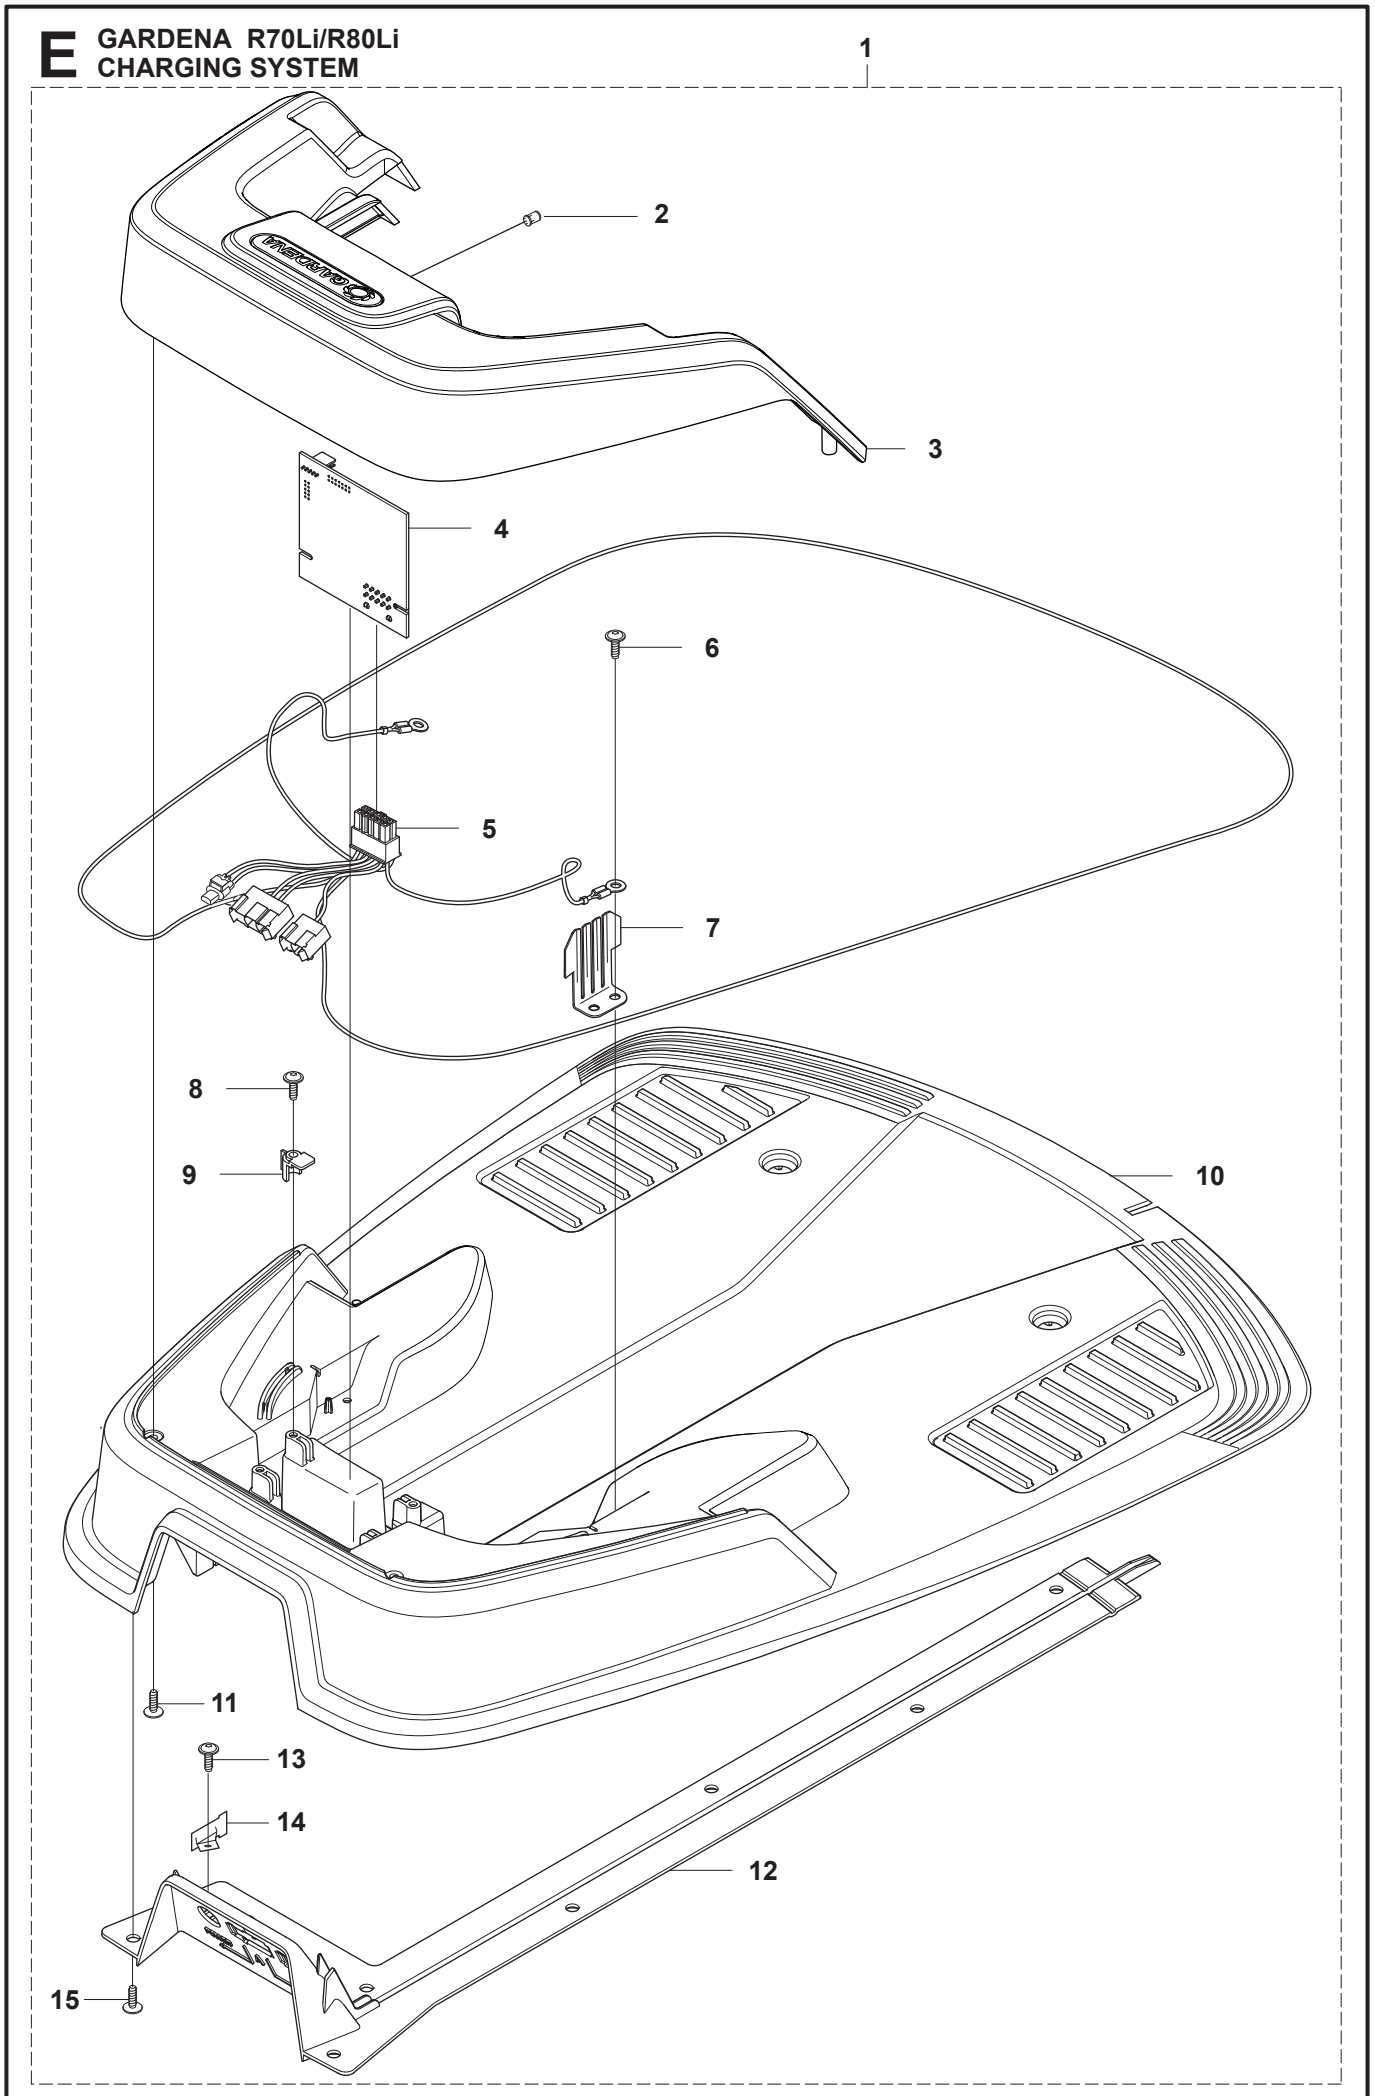

E GARDENA R70Li/R80Li
CHARGING SYSTEM

1

PAGE E GARDENA R70Li/R80Li CHARGING STATION				
Position	Article	Quantity	Notes	Kit
1	577 97 23-07	1	Charging station, Gardena	
2	535 12 87-02	1	Diode lens	1
3	584 61 83-01	1	Charging station cover, Gardena	1
4	586 71 39-01	1	Circuit board, charging station	1
5	581 22 59-01	1	Loom, charging station	1
6	575 54 33-14	2	Screw, grey (14mm)	1
7	587 12 51-01	2	Contacts, charging station	1
8	575 54 33-14	2	Screw, grey (14mm)	1
9	535 12 79-01	2	Bracket	1
10	581 55 19-01	1	Charging station base plate	1
11	575 54 33-14	4	Screw, grey (14mm)	1
12	581 01 17-01	1	Guide cover, charging station	1
13	575 54 33-14	1	Screw, grey (14mm)	1
14	581 01 16-01	1	Bracket connector	1
15	575 54 33-14	1	Screw, grey (14mm)	1