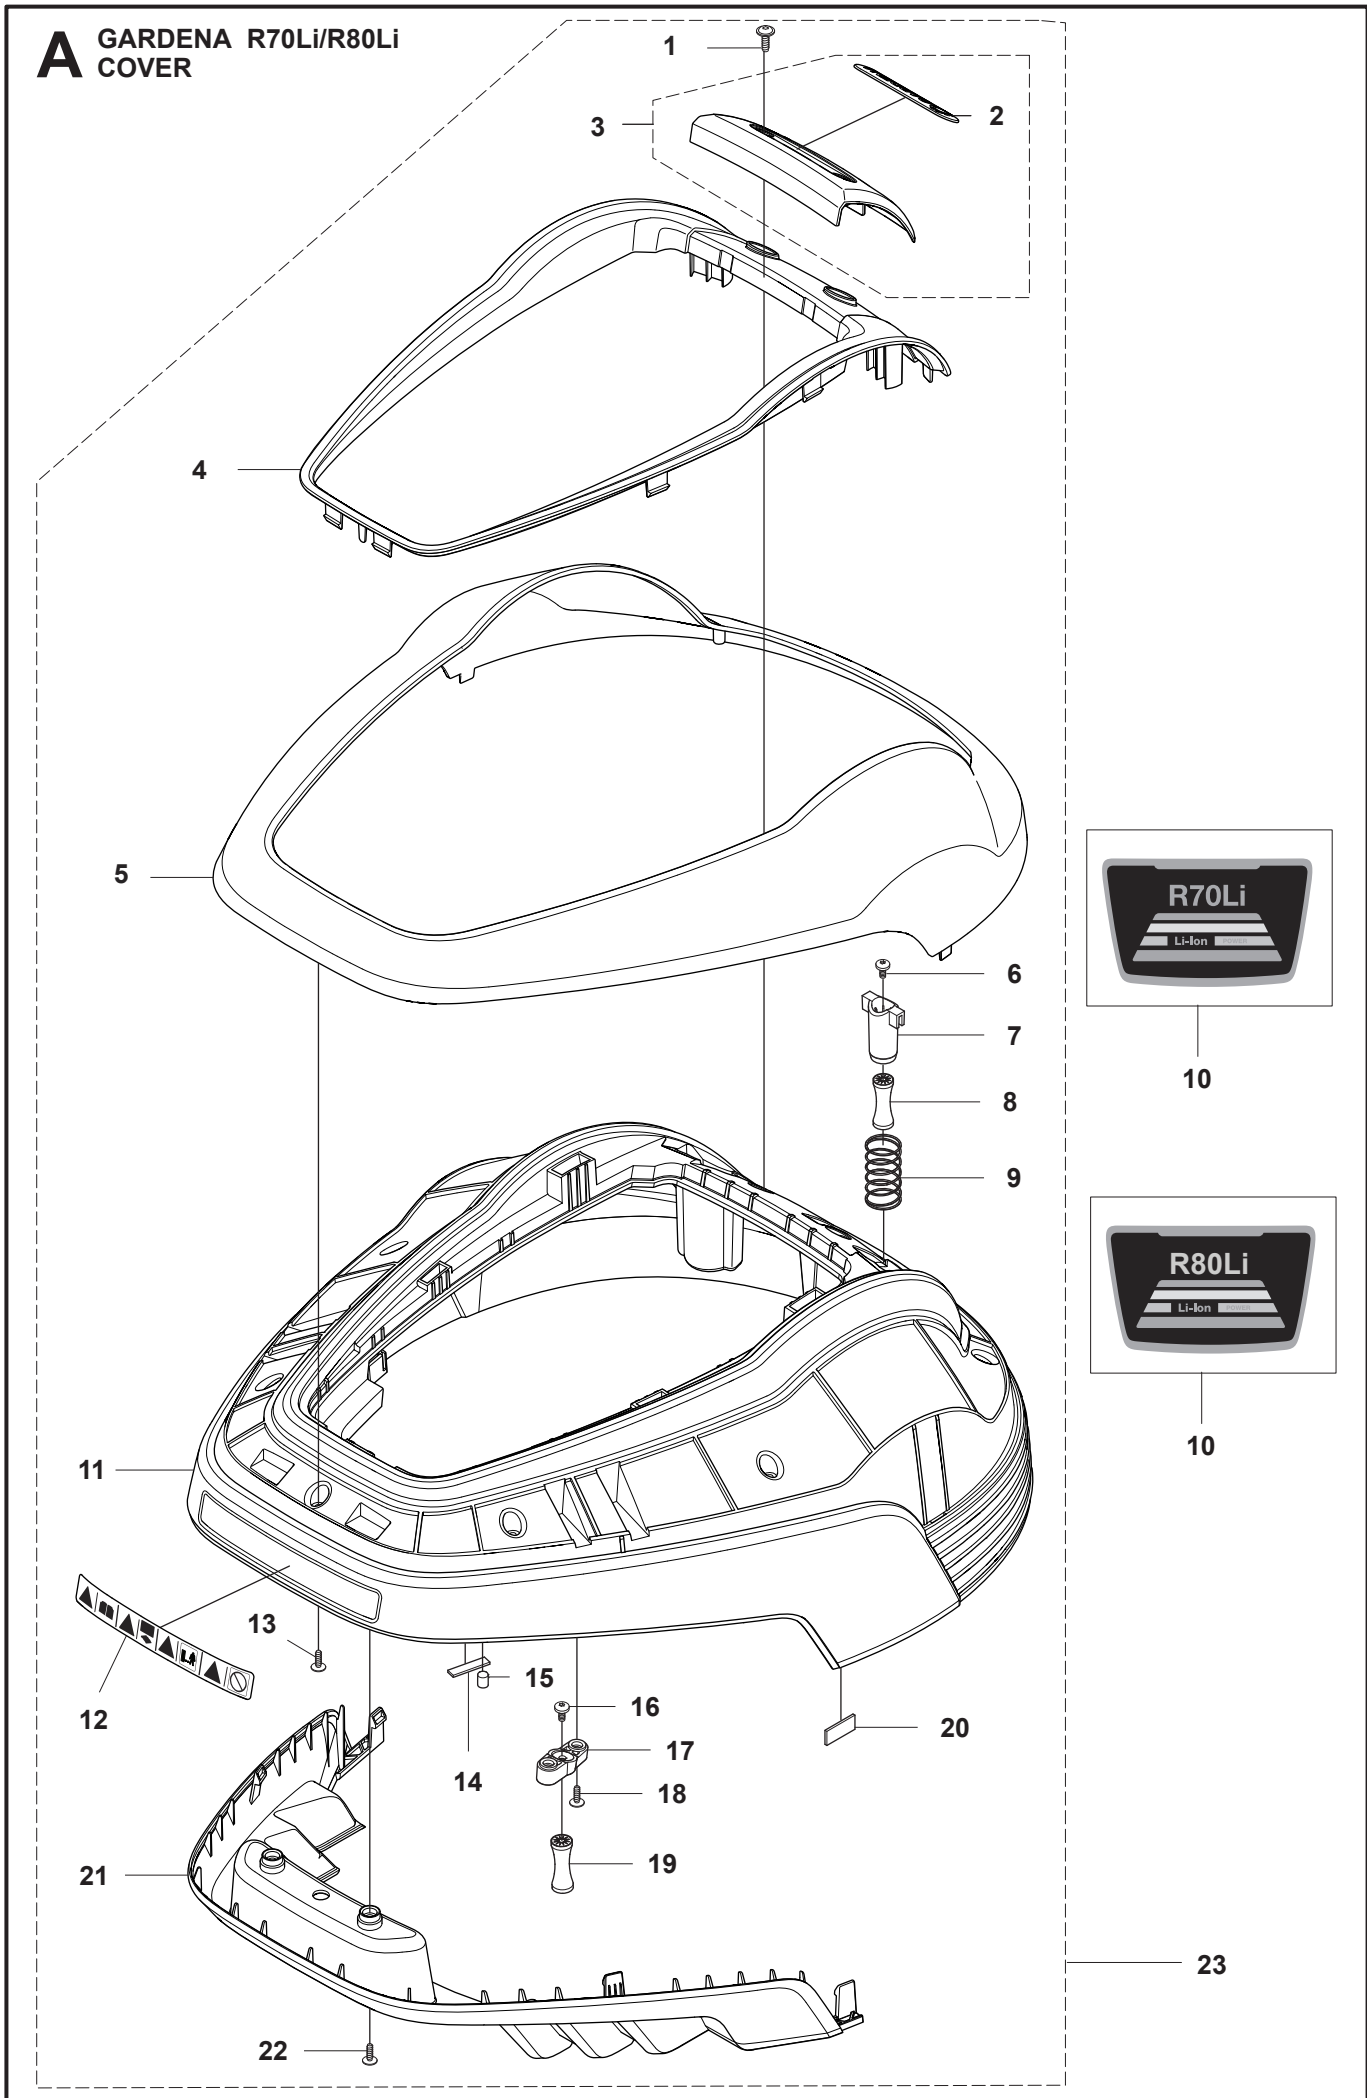

---

IPL, Gardena Robotic Lawn Mower, 2015-01, 588 48 66-01

**GARDENA®**

**Robotic Lawn Mower R70Li/R80Li**

**2015**

**Spare parts**

**Ersatzteile**

**Pièces détachées**

# A GARDENA R70Li/R80Li COVER

PAGE A GARDENA R70Li/R80Li COVER				
Position	Article	Quantity	Notes	Kit
1	575 54 33-14	2	Screw, grey (14mm)	
2	510 31 03-01	1	Decal, Gardena logotype	3
3	579 39 21-05	1	Logo, plate kit incl. sticker & decal	
4	577 70 76-03	1	Frame	
5	577 70 73-03	1	Cover	
6	576 21 39-01	2	Screw M5x12	
7	574 46 90-02	2	Bracket, lift sensor	
8	574 46 91-02	2	Rubber damper	
9	574 48 51-02	2	Spring, lift sensor	
10	580 92 76-01	1	Decal, R70Li	
10	587 04 35-02	1	Decal, R80Li	
11	579 39 17-02	1	Main body	
12	586 35 97-01	1	Warning label	11
13	575 54 33-14	7	Screw, grey (14mm)	
14	576 03 01-01	1	Plate, collision sensor	11
15	576 18 33-01	1	Magnet, collision sensor	11
16	576 21 39-01	2	Screw M5x12	
17	575 41 60-02	2	Support clamp	
18	575 54 33-14	4	Screw, grey (14mm)	
19	574 46 91-02	2	Rubber damper	
20	576 18 32-01	1	Magnet, lift sensor	11
21	577 70 65-01	1	Bumper, rear	
22	575 54 33-14	2	Screw, grey (14mm)	
23	577 95 53-09	1	Cover Kit, Complete excl. Model decal	